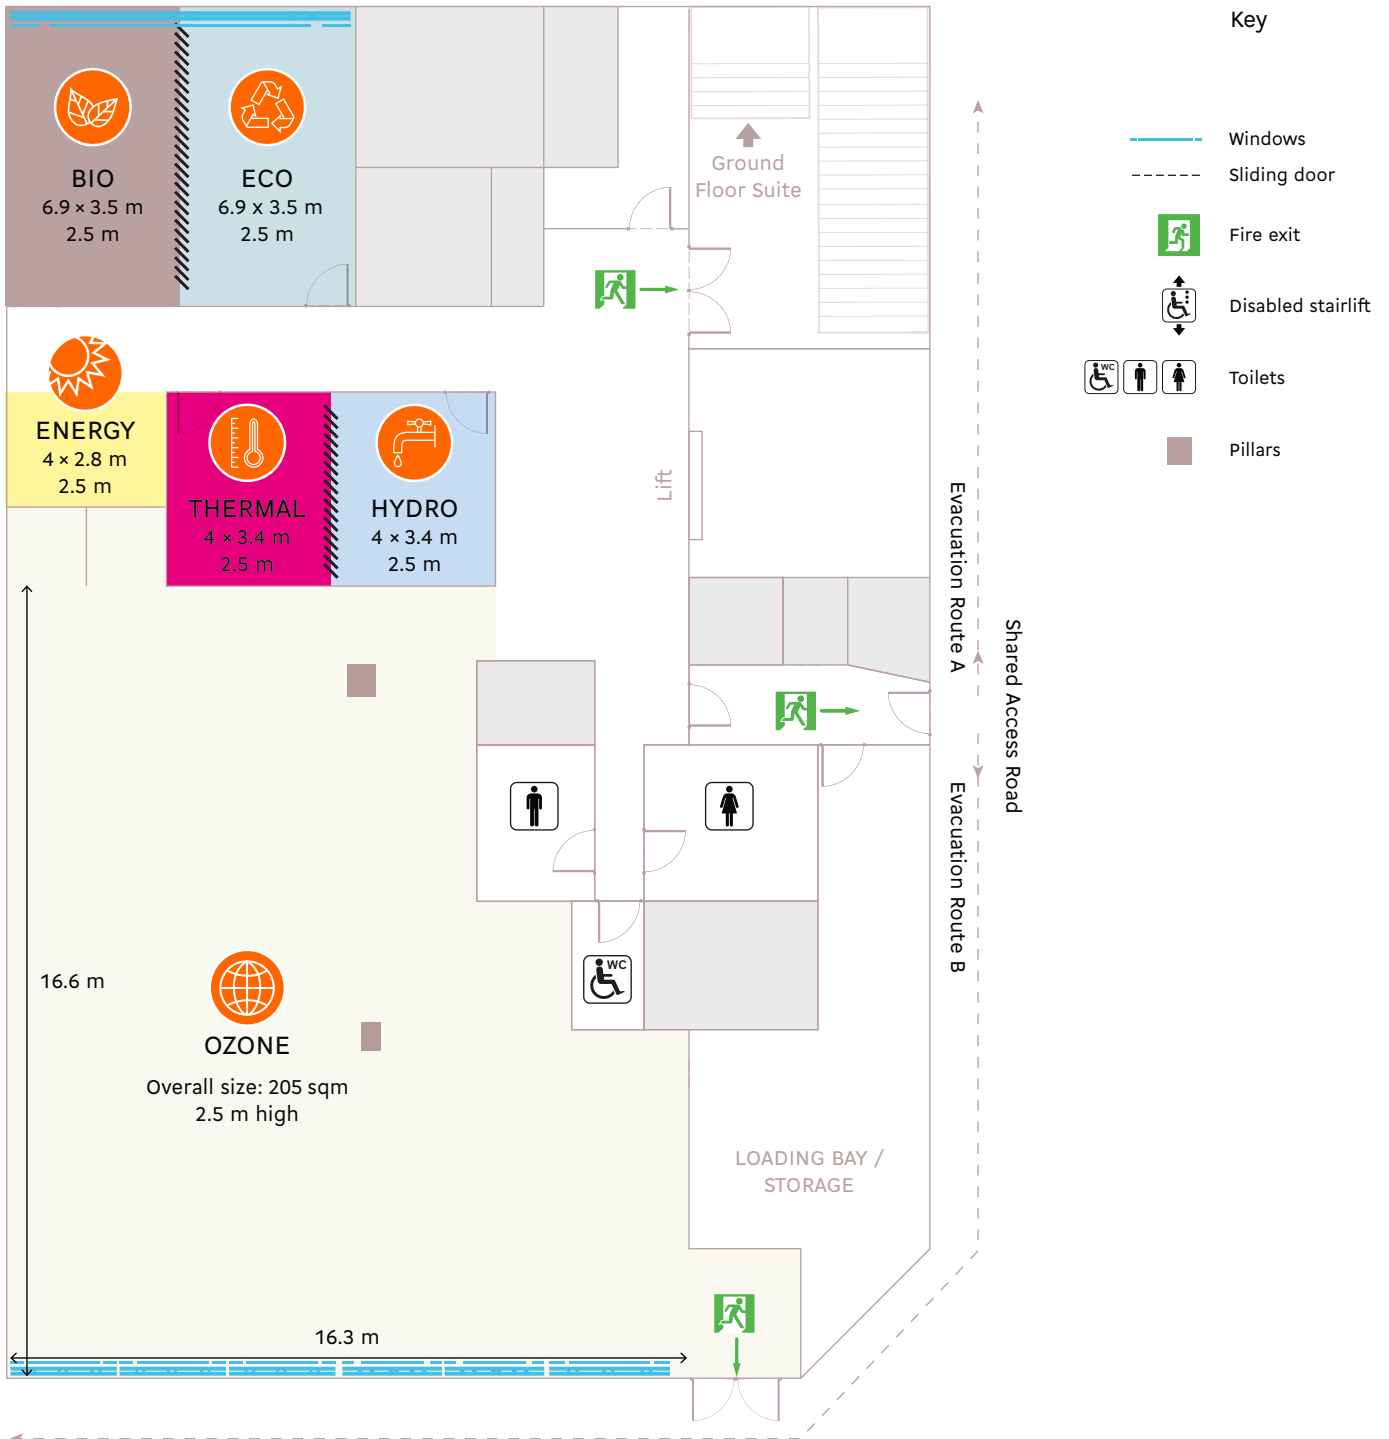

Lower ground floor suite

Room capacity

Room	Room styles							
	Cabaret	Boardroom	Theatre	U-shape	Standing reception	Classroom	Exam desks	Sit-down meal
Ozone			200		300		100	100
Bio	12	12	20	10	30	12	8	
Eco	12	12	20	10	30	12	8	
Energy					30			
Hydro		8	12	6	20	8	4	
Thermal		8	12	6	20	8	4	
Bio + Eco	32	26	50	18	60	20	24	32
Hydro + Thermal	20	16	30	14	40	20	16	