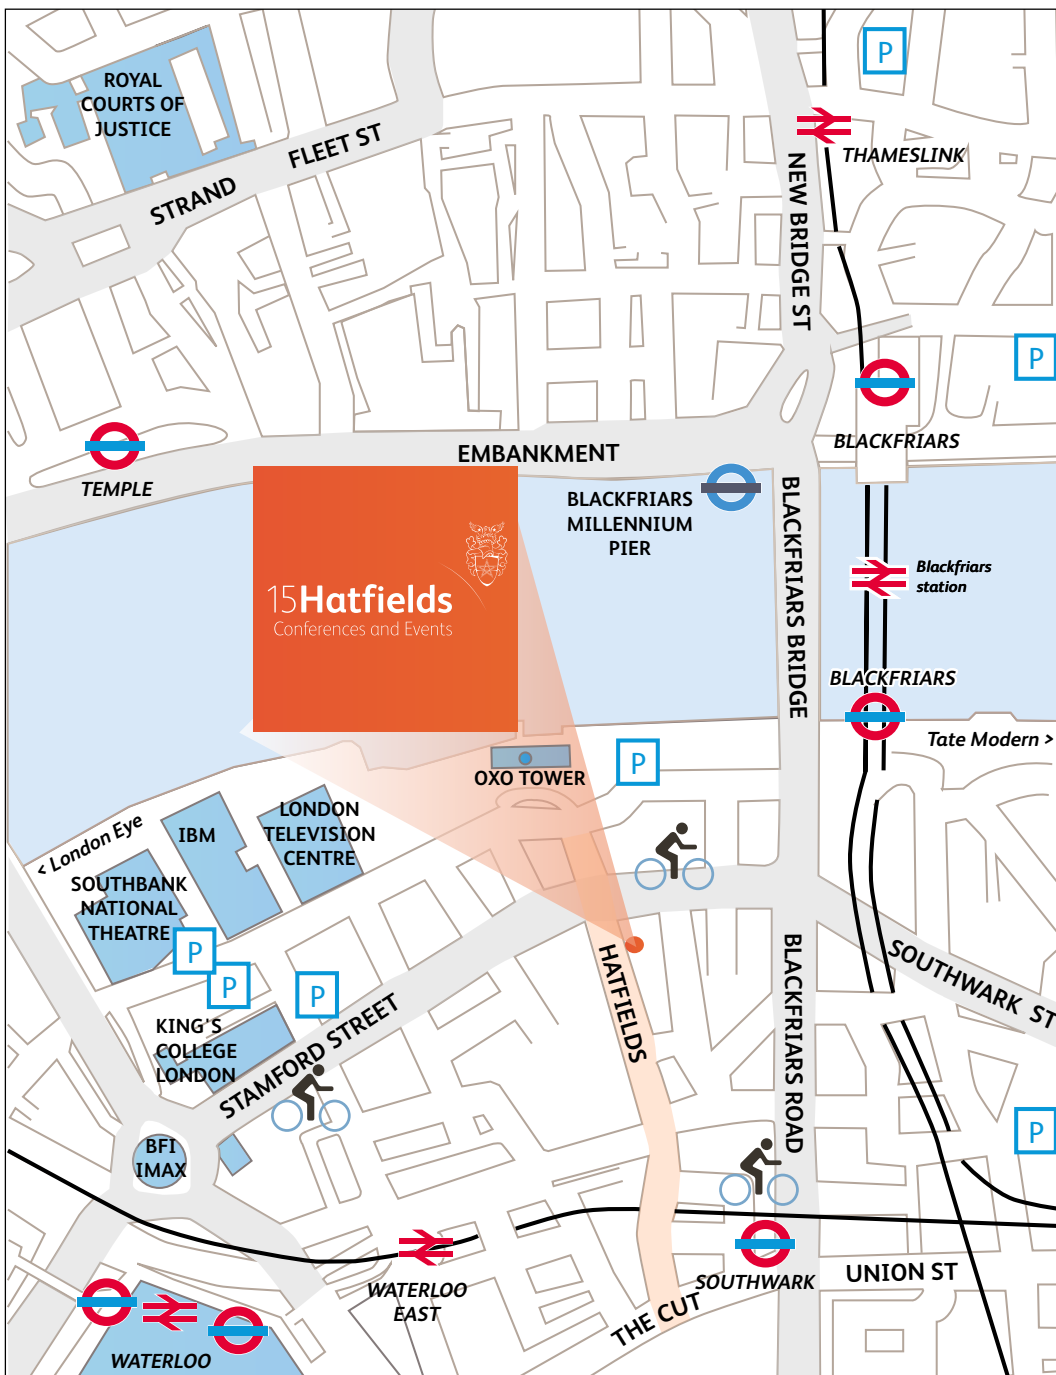

15Hatfields

Conferences and Events

By train

To mainline stations **Waterloo, Waterloo East and Blackfriars.**

By underground

Waterloo station served by **Northern, Bakerloo and Jubilee** lines. **Southwark** station served by **Jubilee** line. **Blackfriars** served by **Circle and District** lines.

On foot

From Waterloo station: Locate **IMAX cinema** roundabout outside of the station leaving from exit 4 Tenison Way. Take **Stamford St** (eastbound) exit off the roundabout, walk for approximately 200m until you reach **Hatfields** (fourth turning), turn right and we are the second building on your left.

From Southwark Station: Turn right out of the main station onto **The Cut** and take the second right turning into **Hatfields**. We are number 15 at the top of the road on your right.

From Blackfriars station: Follow the exit signs towards the **Southbank Centre** then pass under the bridge and turn left up the stairs by **Doggets** pub. Walk down Blackfriars Road and take the second right down **Stamford St**. **Hatfields** is the second road on your left and we are number 15, the second building on your left.