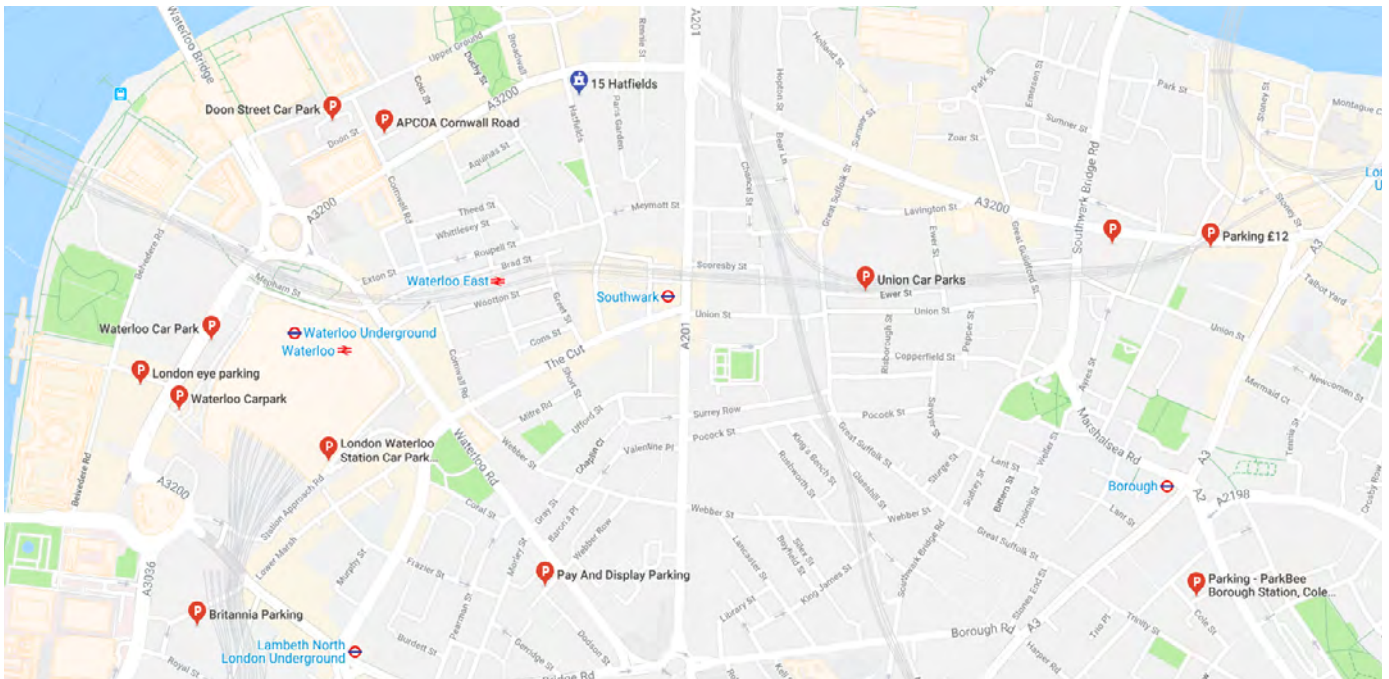

Parking nearby

Those marked in **red** are secured car parks

Address	Distance	Hours	Price
Hatfields	1 min	Mon-Fri 8.00-18.30	£4.40/1 hr
Paris Garden	1 min	Mon-Fri 8.00-18.30	£4.40/1 hr
Meymott Street	3 mins	Mon-Fri 8.00-18.30	£4.40/1 hr
Cornwall Road	5 mins	Mon-Sun 24 hrs	£4.40/1 hr
The Cut	5 mins	Mon-Fri 8.00-18.30	£35/24hrs
Hopton Street	5 mins	Mon-Fri 8.00-18.30	£1/15mins
Bear Lane	6 mins	Mon-Fri 8.00-18.30	£4.40/1 hr
Price's Street	6 mins	Mon-Fri 8.00-18.30	£10/24hrs
Dolben Street	6 mins	Mon-Fri 8.00-18.30	£1/15mins
Royal National Theatre Upper Ground	7 mins	Mon-Sun 6.00-1.00	£1/15mins

Address	Distance	Hours	Price
Lavington Street	7 mins	Mon-Sun	£4.40/1hr
Ufford Street	7 mins	Mon-Sun	£4.40/1hr
Great Suffolk St Ewer Street	7 mins	Mon-Fri 6.30-19.00	£15/max
Webber Street	9 mins	Mon-Sun	£4.40/1hr
Pocock Street	9 mins	Mon-Sun	£4.40/1hr
Southbank Centre (Hungerford Bridge)	9 mins	Mon-Sun 24 hrs	£35/24hrs
Blackfriars Lane	10 mins	Mon-Sun	£1/15mins
Glasshill Street	10 mins	Mon-Sun	£4.40/1hr
London Waterloo Station	10 mins	Mon-Sun 24 hrs	£10/24hrs
John Carpenter Street	10 mins	Mon-Sun	£1/15mins
Temple Avenue	10 mins	Mon-Sun	£1/15mins
Carmelite Street	10 mins	Mon-Sun	£1/15mins
Watergate	10 mins	Mon-Sun	£1/15mins
Southwark Street	10 mins	Mon-Sun	£4.40/1hr
Lancaster Street	11 mins	Mon-Sun	£4.40/1hr

Directions from Cornwall Road to 15Hatfields:

1. Head southeast on Cornwall Rd toward Stamford St/A3200.
174 ft
2. Turn left on to Stamford St/A3200.
3. Turn right onto Hatfields.
Destination will be on the left.
233 ft

Corner Great Suffolk Street and Union Street.
Overnight charge applies 20.00 pm to 6.00 am.
24/7 contract parking.
Type: **Not covered, Gated**
Features: **Safer Parking Award**

Mon-Sun	6.30-19.00
£3	1 hour
£6	2 hours
£8	3 hours
£10	5 hours
£12	7 hours
£14	9 hours
£15	maximum
£8	overnight