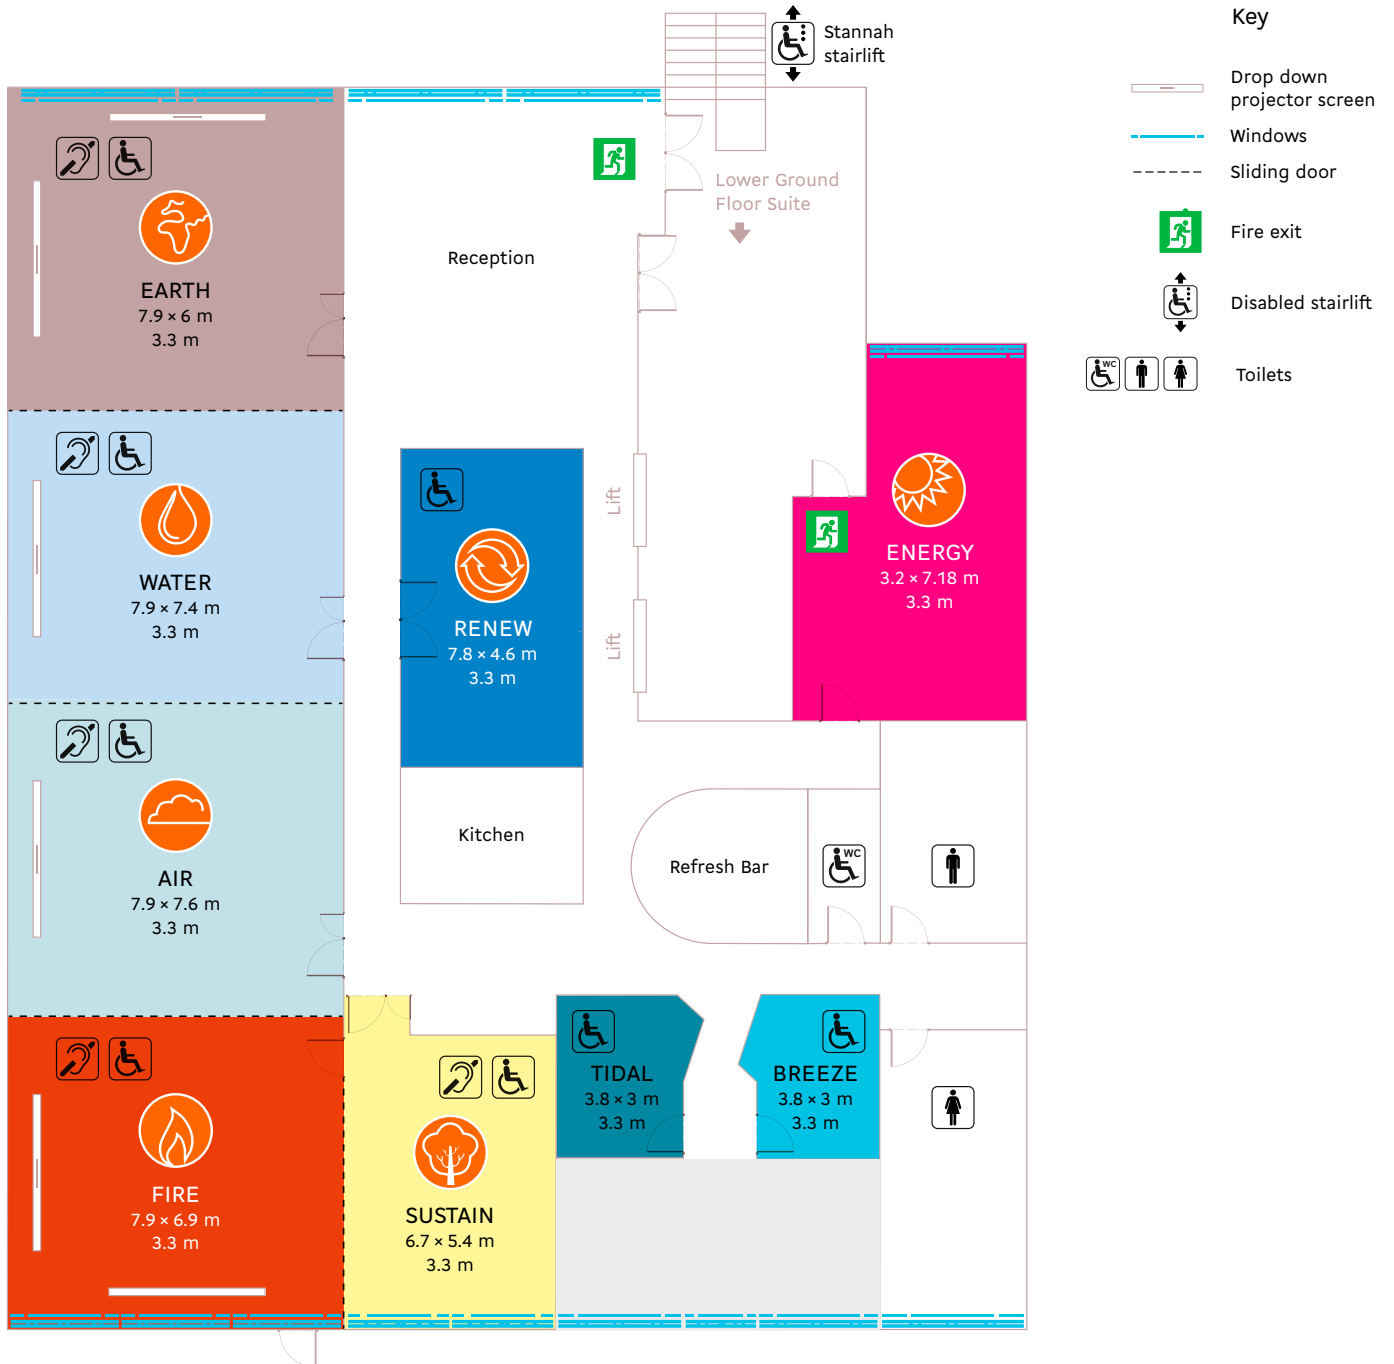

Ground floor suite

Room capacity

Room	Room styles					
	Cabaret	Boardroom	Theatre	U-shape	Standing reception	Classroom
Earth	40	30	60	20	90	25
Water	50	32	72	25	110	36
Air	50	32	72	25	110	36
Fire	50	32	72	25	110	36
Sustain	20	18	30	15	50	20
Renew	20	20	30	15	40	20
Energy	20	24	35	20	45	16
Any 2 rooms	80	62	140	50	200	52
Any 3 rooms	140	94	200	80	310	87
Earth + Water + Air + Fire	190	120	300	110	420	133
Elements Suite*	230		330		550	153
Fire + Sustain	70	42	90	37	75	55
Tidal		6				
Breeze		6				

* The Elements Suite is: Earth + Water + Air + Fire + Sustain