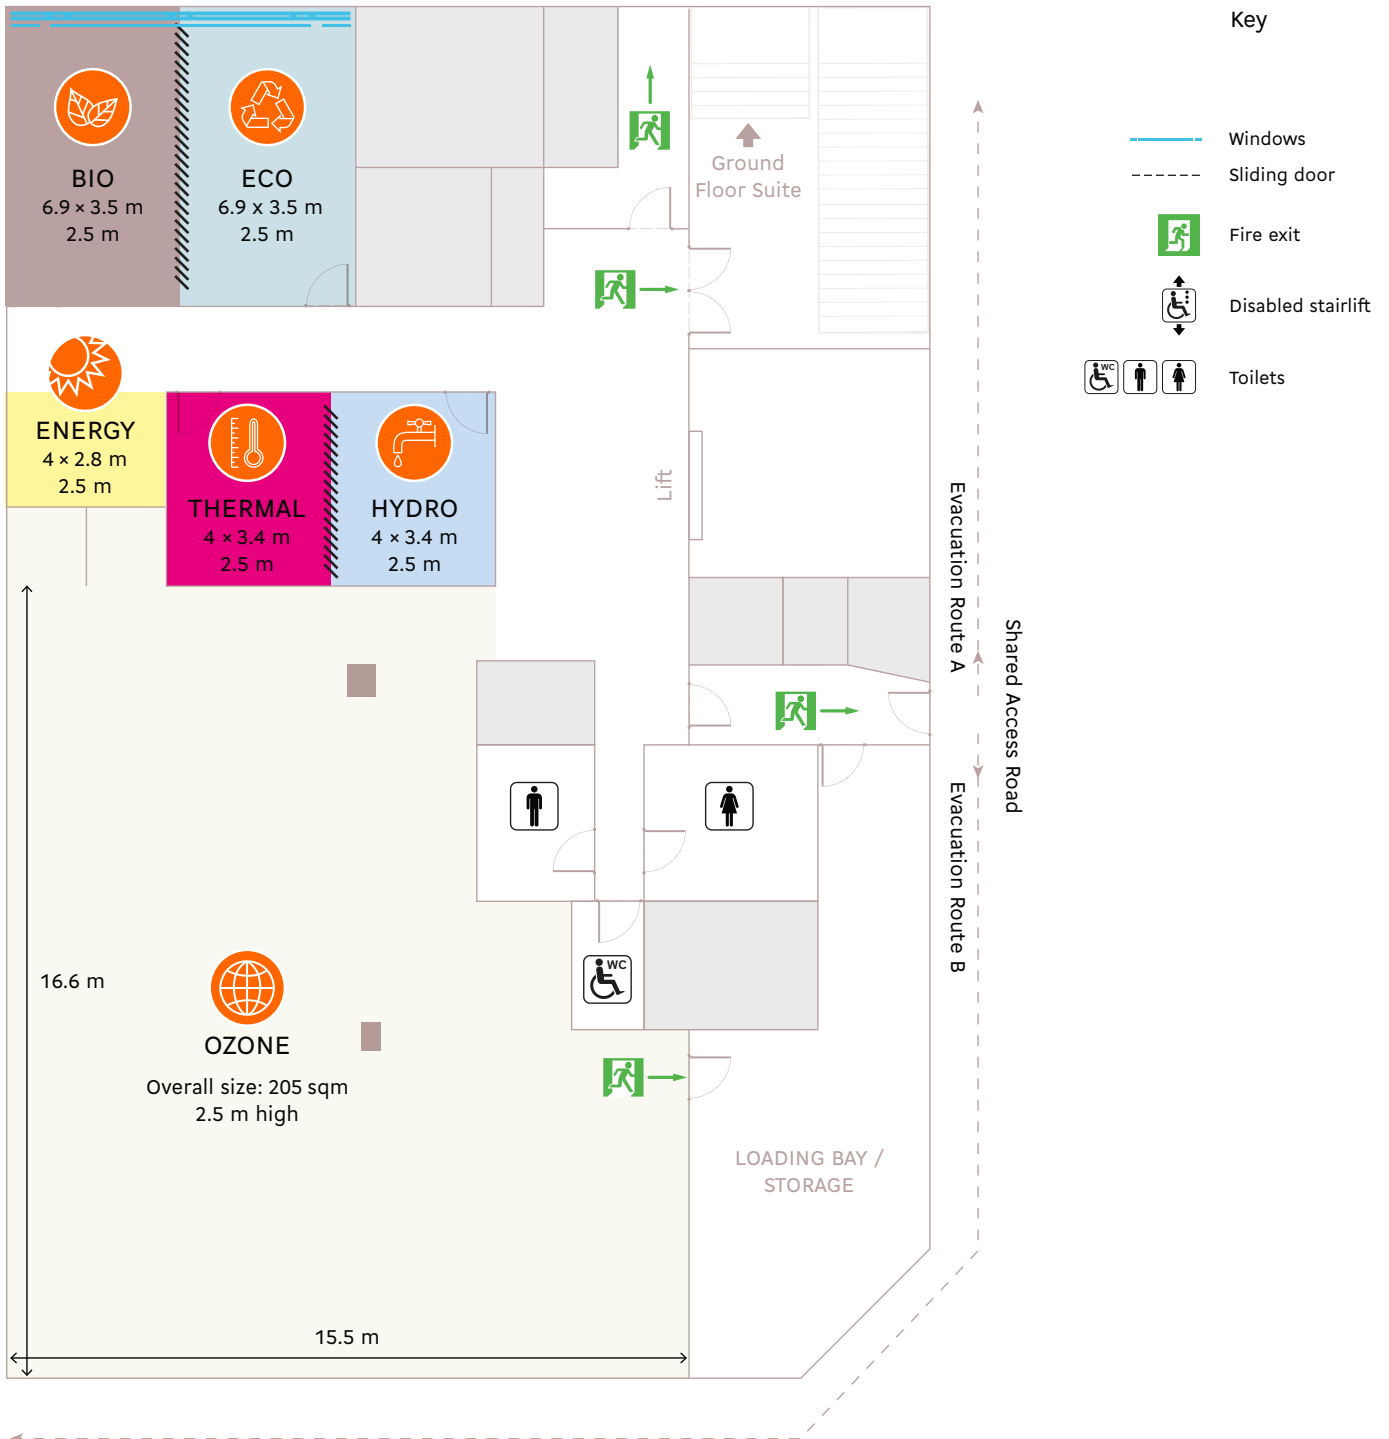

Lower ground floor suite

Room capacity

Room	Room styles							
	Cabaret	Boardroom	Theatre	U-shape	Standing reception	Classroom	Exam desks	Sit-down meal
Ozone			200		300		100	100
Bio	12	12	20	10	30	12	8	
Eco	12	12	20	10	30	12	8	
Energy					30			
Hydro		8	12	6	20	8	4	
Thermal		8	12	6	20	8	4	
Bio + Eco	32	26	50	18	60	20	24	32
Hydro + Thermal	20	16	30	14	40	20	16	